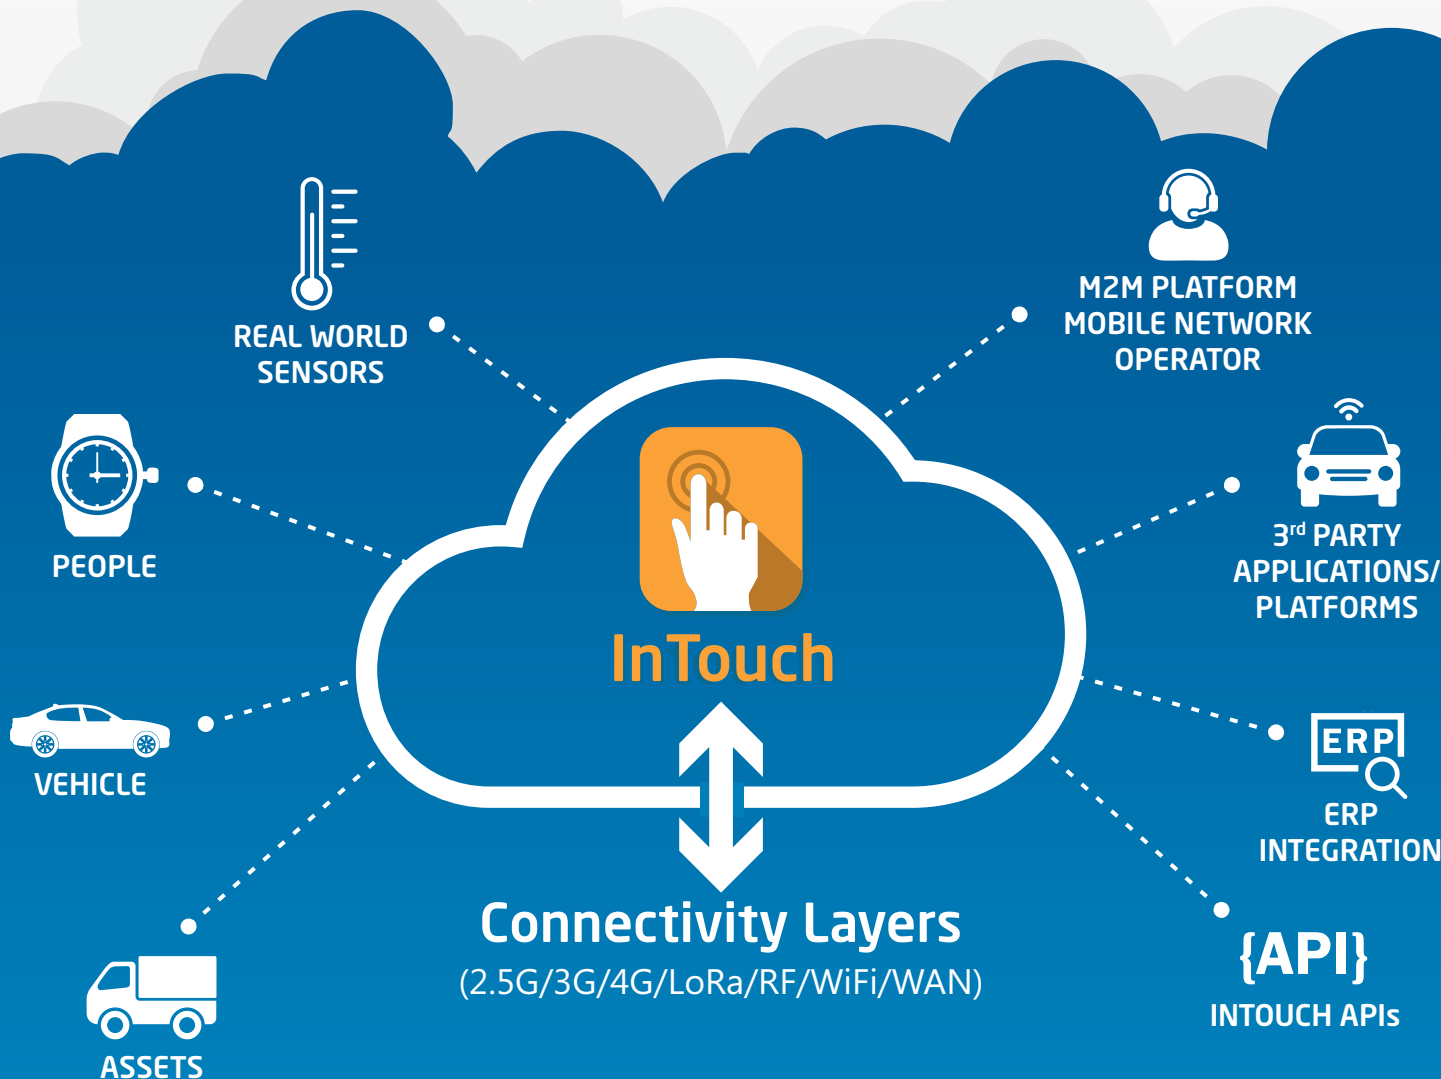

MapmyIndia™

INTOUCH

Location Based IoT Platform

PRODUCT OVERVIEW

Bridging the gap between the connected devices, sensors and data networks. InTouch is a cognitive application system that gives sense to the plethora of data generated by them. It is a highly scalable, powerful and strong platform to deploy IoT applications across various industry verticals.

InTouch can be easily integrated with other platforms to manage all your fleet/asset management. The approach adapted is by optimizing and monitoring your vehicles, along with increasing your employee productivity and asset management with useful insights and maintaining comprehensive reports.

ROBUST IOT PLATFORM

MapmyIndia InTouch is a Location based IoT platform. Our tracking platforms are engineered using several years of our experience in the field of mapping, IoT based location technology like GPS/ GLONASS/ Cell-ID and location based applications.